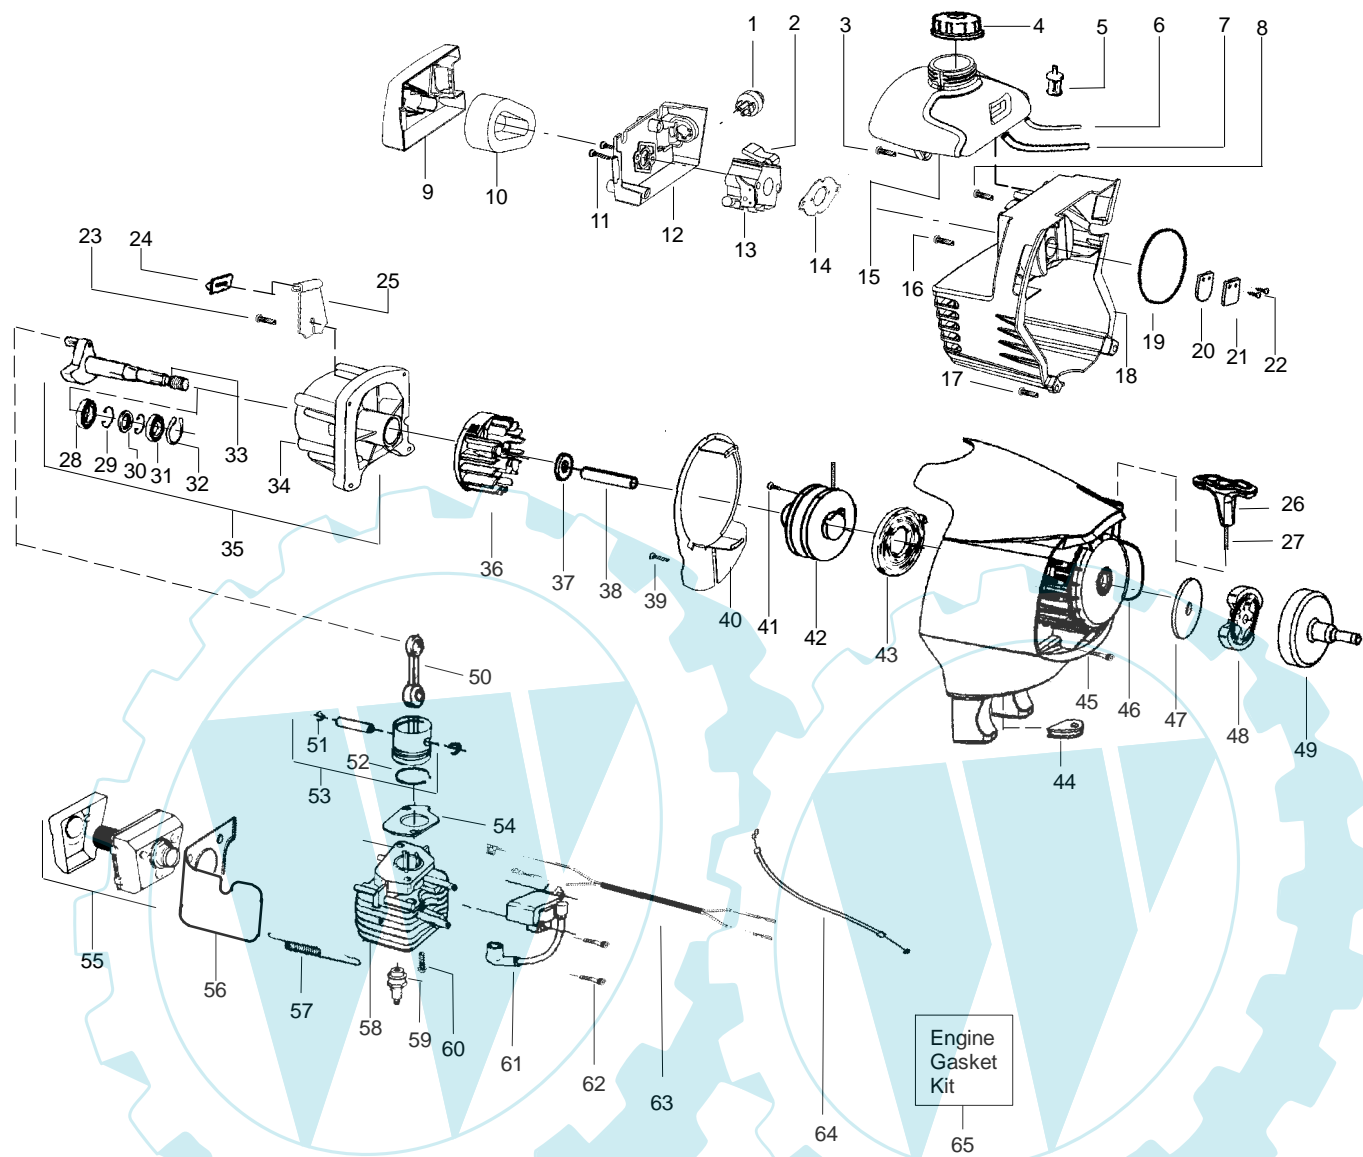

PARTS LIST NO. 530164229		PARTNER PARTS LIST	MODEL(s) T280
DATE 6/09/04	NEW 530164229 - 1/28/04		NOTE: Illustration may differ from actual model due to design changes

Ref.	Part No.	Description	Ref.	Part No.	Description	Ref.	Part No.	Description
1.	530047721	Bulb-purge	22.	530016064	Screw-reed valve	44.	530019182	Grommet
2.	530071717	Kit-Choke Lever	23.	530015875	Screw-tank retainer	45.	530015810	Screw-F/hsg
3.	530015843	Screw-tank	24.	530055492	Isolator-fuel tank	46.	530055248	Housing-Fan w/eyelet
4.	530049386	Assy-Fuel cap	25.	530054941	Ret.-fuel tank	47.	530094189	Washer-Clutch
5.	530095646	Assy-Fuel pick-up	26.	530054834	Handle-starter	48.	530055122	Assy.-Clutch
6.	530071404	Kit-Fuel line	27.	530071400	Kit-Rope	49.	530028799	Assy-Drum
7.	530069216	Kit-Fuel/Purge line	28.	530032103	Bearing-inner	50.	530010960	Assy-Connecting rod
8.	530015775	Screw	29.	530015787	Retainer	51.	530015162	Retainer-piston pin
9.	530054935	Cover-Air box	30.	530019158	Seal	52.	530025875	Ring-Piston
10.	530054946	Filter-Air	31.	530032102	Bearing-outer	53.	530069899	Kit-Piston
11.	530015849	Screw-carb.	32.	530015789	Retainer-crankshaft	54.	530071401	Gasket-Cylinder (kit)
12.	530054934	Box-Air	33.	530028807	Assy-crankshaft	55.	530069310	Kit-Muffler
13.	530071637	Kit-Assy-carb. (WT-628)	34.	530012514	Assy-crankcase	56.	530053346	Heat shield/air dam
(Note: Repair kits are not available for this carburetor)			35.	530071685	Assy-c'case/c'shaft (incl. 28-32,33,34)	57.	530036409	Spring-muffler
14.	530071401	Gasket-Carb. (kit)	36.	530071402	Kit-Flywheel Assy.	58.	530071582	Kit-Cylinder
15.	530055317	Assy-Fuel tank	37.	530016030	Washer	59.	952030249	Spark plug (RCJ-6Y)
16.	530015771	Screw-crankcase	38.	530055620	Spacer	60.	530001624	Bolt-Cylinder
17.	530015952	Screw-shrd to f/hsg.	39.	530015775	Screw-baffle	61.	530039218	Module-Ignition
18.	530056044	Shroud	40.	530054939	Plate-baffle	62.	530016357	Screw-module
19.	530071401	O-Ring-c/case (kit)	41.	530016391	Screw-rope	63.	530057238	Assy-Rear wire
20.	530027593	Valve-reed	42.	530071399	Kit-pulley (incl. #41)	64.	530054942	Assy-Throttle Cable
21.	530054596	Stop-reed	43.	530042086	Spring-starter	65.	530071401	Kit-Gasket (incl. 14,19,54)